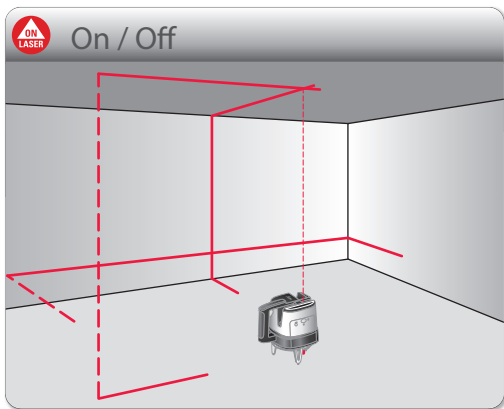

Rechargeable batteries

8 h

Alkaline batteries

Quick Start Leica Lino ML90

- when it has to be right

Leica
Geosystems

Press 1x = Plumb  for 180 sec.

	LASER 2	
IEC 60825-1:2014-03	$\lambda=638 \text{ nm}$	$P_{\text{max}} < 1 \text{ mW}$ $t_p = 70 \mu\text{s, cw}$