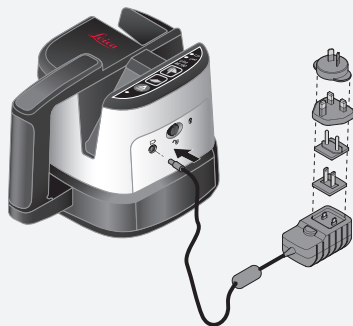

Rechargeable batteries

8 h

Alkaline batteries

Quick Start Leica Lino ML90

- when it has to be right

Leica
Geosystems

Press 1x = Plumb  for 180 sec.

	LASER 2	
IEC 60825-1:2014-03	$\lambda=638 \text{ nm}$	$P_{\text{max}} < 1 \text{ mW}$ $t_p = 70 \mu\text{s, cw}$