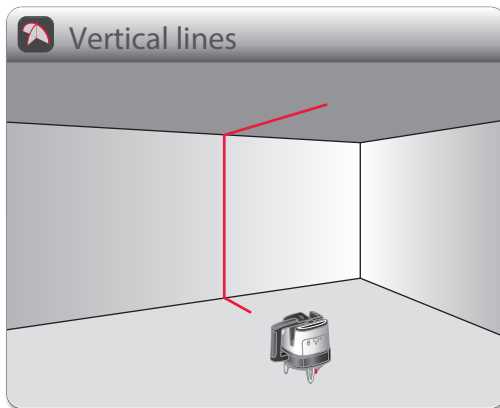

Rechargeable batteries

8 h

Alkaline batteries

Quick Start Leica Lino ML90

- when it has to be right

Leica
Geosystems

Press 1x = Plumb  for 180 sec.

	LASER 2	
IEC 60825-1:2014-03	$\lambda=638 \text{ nm}$	$P_{\text{max}} < 1 \text{ mW}$ $t_p = 70 \mu\text{s, cw}$