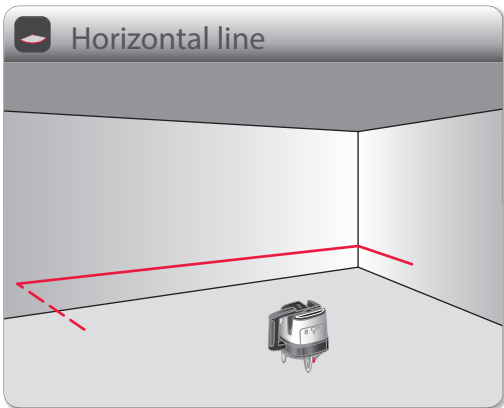

Rechargeable batteries

8 h

Alkaline batteries

Quick Start Leica Lino ML90

- when it has to be right

Leica
Geosystems

Press 1x = Plumb  for 180 sec.

	LASER 2	
IEC 60825-1:2014-03	$\lambda=638 \text{ nm}$	$P_{\text{max}} < 1 \text{ mW}$ $t_p = 70 \mu\text{s, cw}$