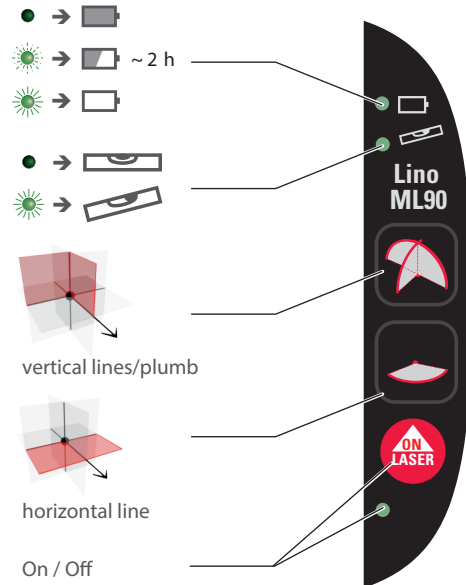

Rechargeable batteries

8 h

Alkaline batteries

Quick Start Leica Lino ML90

- when it has to be right

Leica
Geosystems

Press 1x = Plumb  for 180 sec.

	LASER 2	
IEC 60825-1:2014-03	$\lambda=638 \text{ nm}$	$P_{\text{max}} < 1 \text{ mW}$ $t_p = 70 \mu\text{s, cw}$