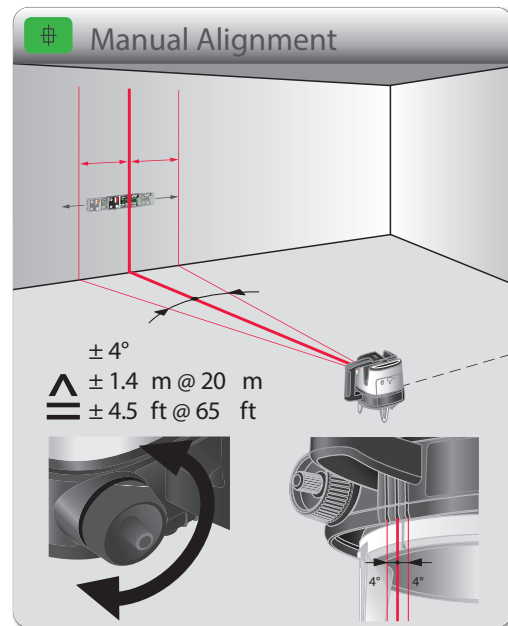

Rechargeable batteries

8 h

Alkaline batteries

Quick Start Leica Lino ML90

- when it has to be right

Leica
Geosystems

Press 1x = Plumb  for 180 sec.

	LASER 2	
IEC 60825-1:2014-03	$\lambda=638 \text{ nm}$	$P_{\text{max}} < 1 \text{ mW}$ $t_p = 70 \mu\text{s, cw}$