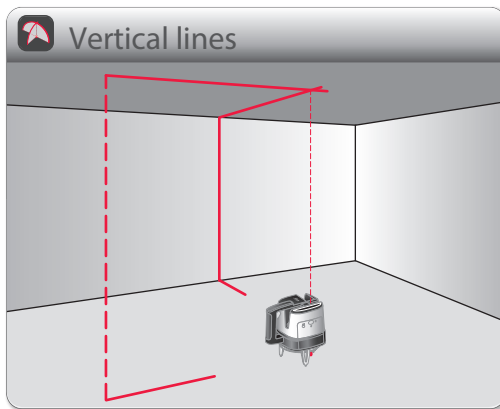

Rechargeable batteries

8 h

Alkaline batteries

Quick Start Leica Lino ML90

- when it has to be right

Leica
Geosystems

Press 1x = Plumb  for 180 sec.

	LASER 2	
IEC 60825-1:2014-03	$\lambda=638 \text{ nm}$	$P_{\text{max}} < 1 \text{ mW}$ $t_p = 70 \mu\text{s, cw}$